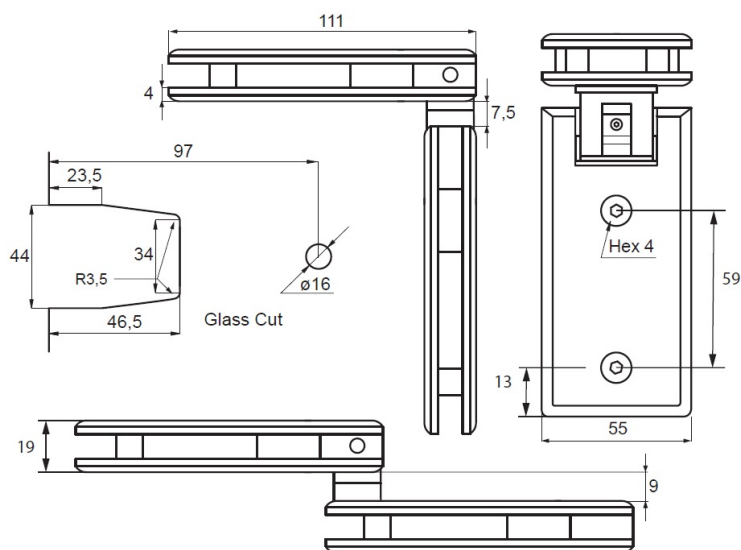

## Description:

Shower Hinge "Linz", 90DG, Black, Glass/Glass, 6-10mm Glass Thickness,W/Angle Adjustment Function & 25DG Return, Function, Brass Material, Rectangular Shape W/Chamfered, Edges

## Item number:

15.23.738-4

| Units | Box | Carton | HS Code    | Barcode   |
|-------|-----|--------|------------|---|
| Pcs.  | 1   | 20     | 8302100090 | <br>5704866500272 |